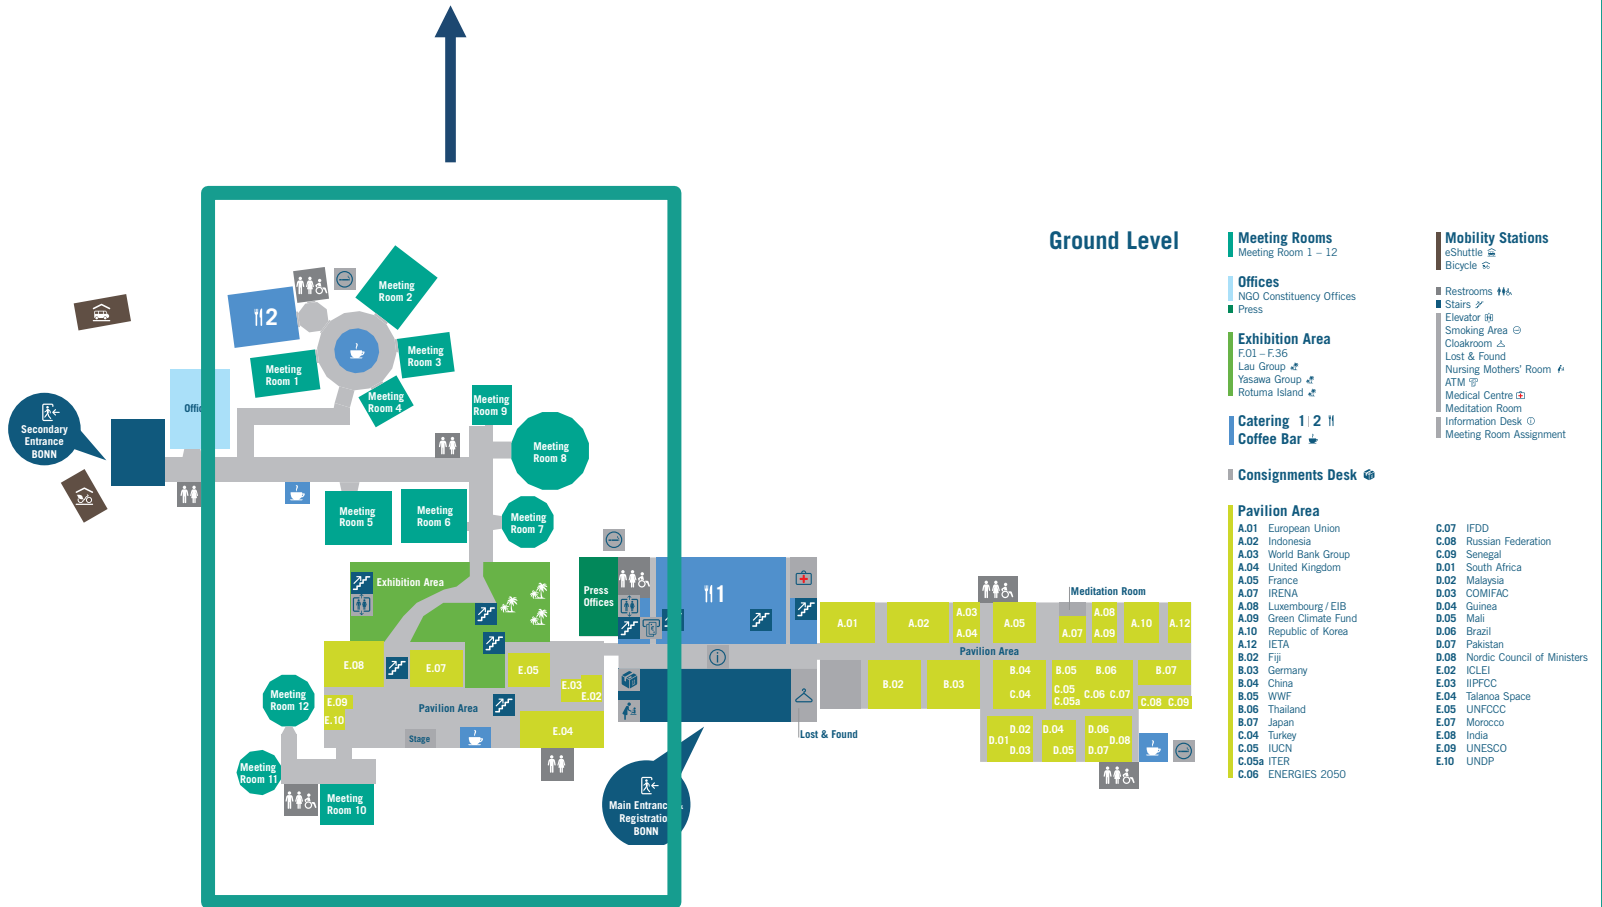

MAP OF THE BONN ZONE

GCA EVENT CAMPUS (more detail on following page)

FURTHER, FASTER—
TOGETHER